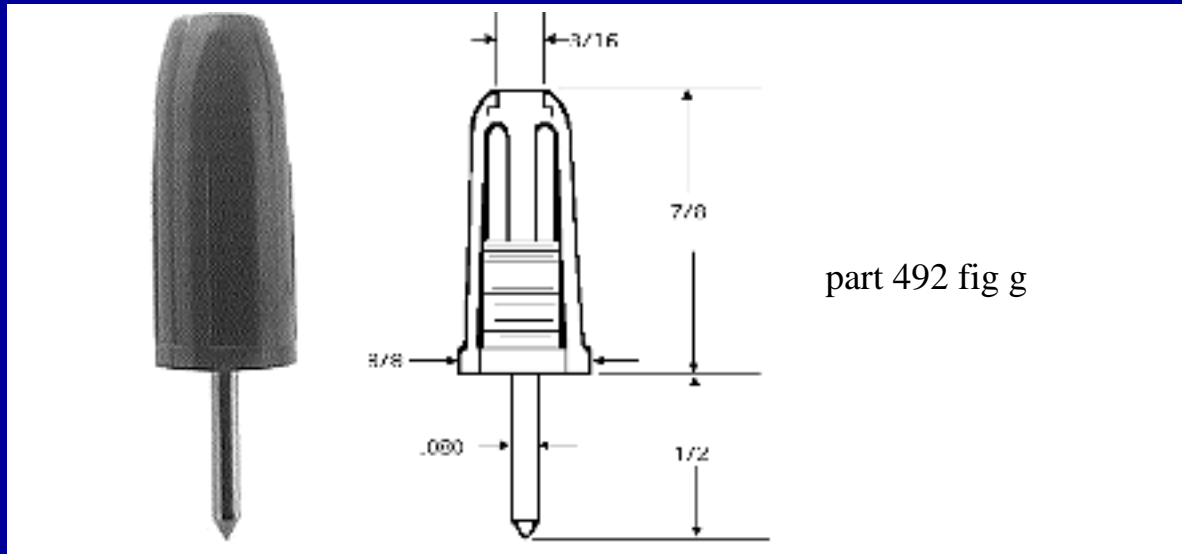

Inventory Search

Cross Reference

UPS Tracking

632 Arch Street, POB
726 Meadville, PA 16335
USA
814-724-6440
[Contact Webmaster](#)
© 2006

part 203 fig d

part 283 fig e

part 491 fig f

part 492 fig g