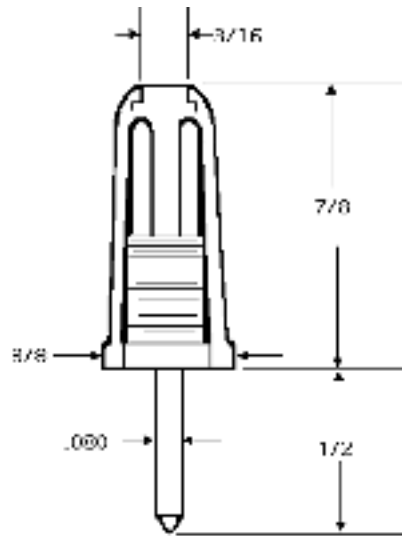

Inventory Search

Cross Reference

UPS Tracking

632 Arch Street, POB
726 Meadville, PA 16335
USA
814-724-6440
[Contact Webmaster](#)
© 2006

part 203 fig d

part 283 fig e

part 491 fig f

part 492 fig g